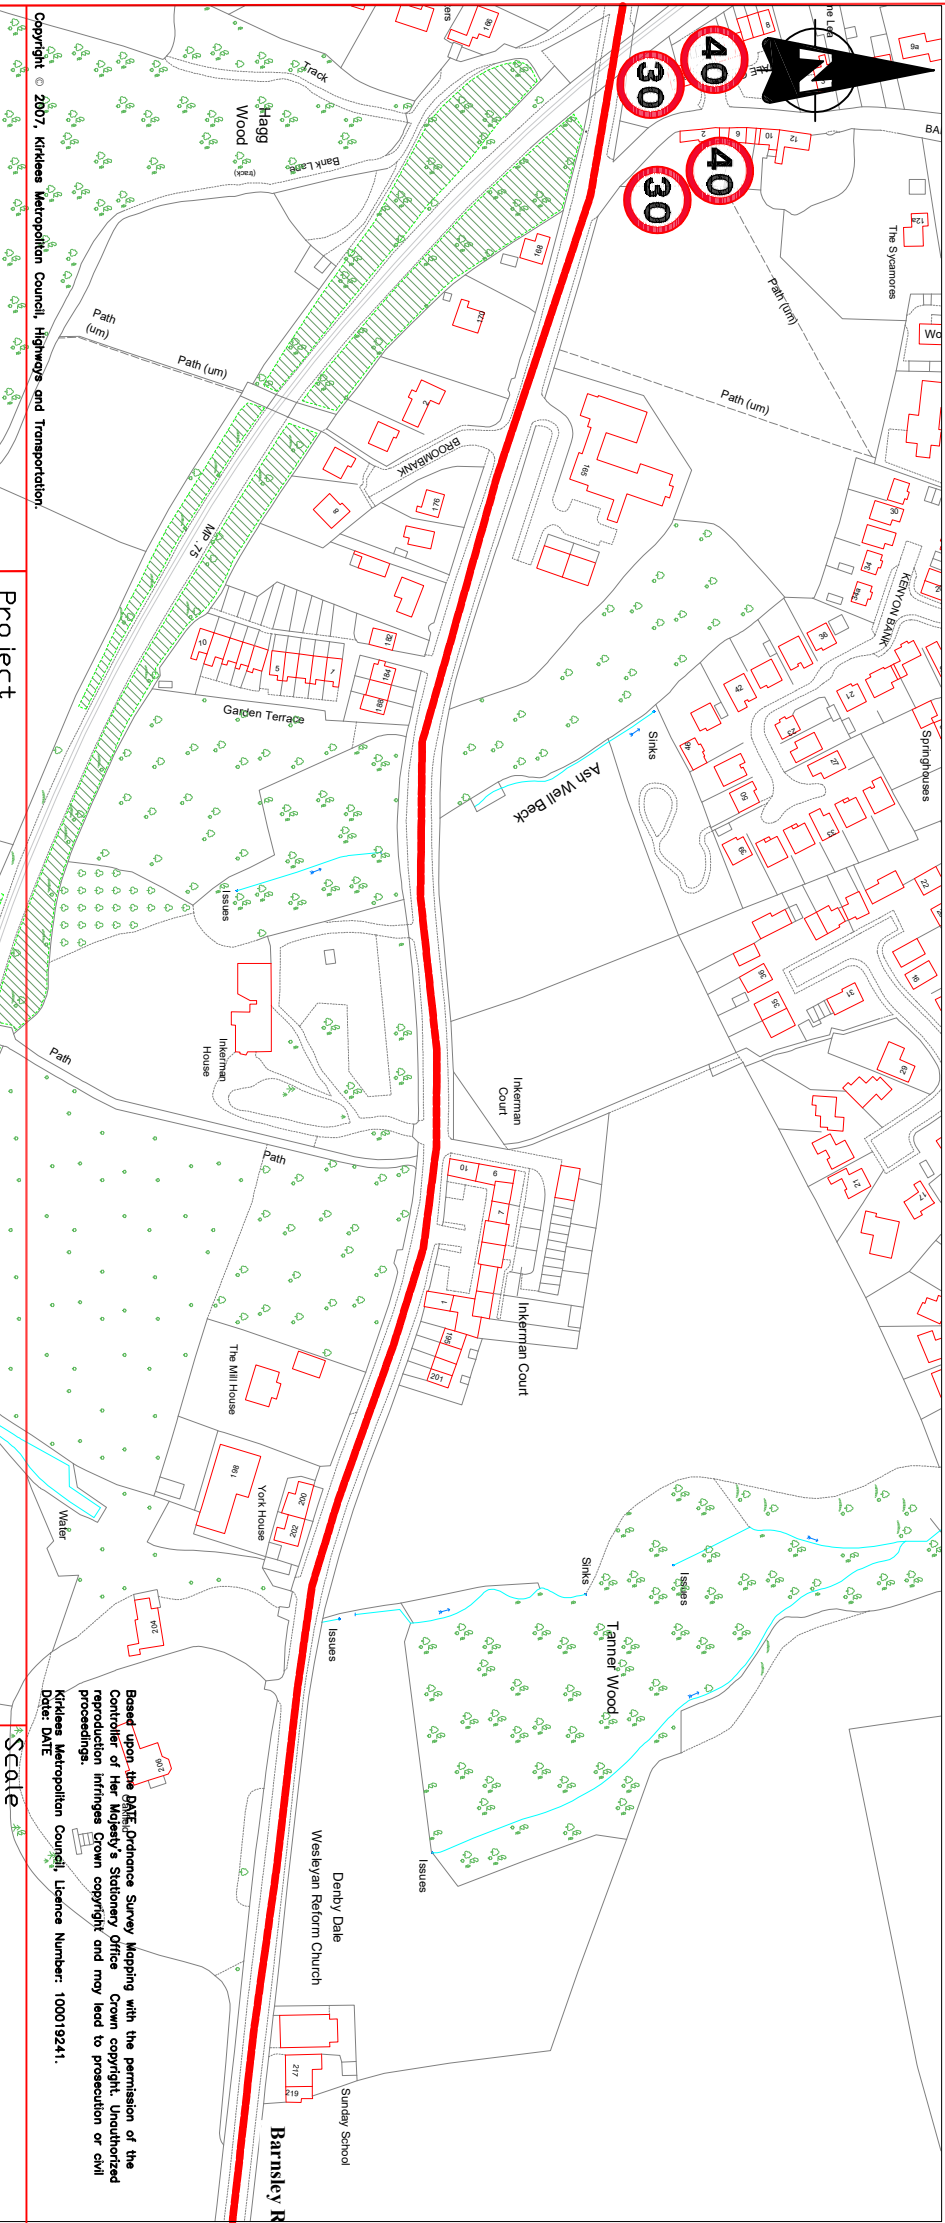

 New 40mph speed limit
 Remaining 50mph speed limit
 within Kirklees

Based upon the DATE Ordnance Survey Mapping with the permission of the
 Controller of Her Majesty's Stationery Office Crown copyright. Unauthorized
 reproduction infringes Crown copyright and may lead to prosecution or civil
 proceedings.
 Kirklees Metropolitan Council, Licence Number: 100019241.
 Date: DATE

Highways & Transportation
 Flint Street, Fartown
 Huddersfield, HD1 6LG

Project		Speed Limit Change Part 2	
Title		A635 Barnsley Rd, Denby Dale	
Drawn	KM	Checked	CHECKED
Section	SECT	Date	07/06/22
Drawing No.		TF/18/200/298B	
CADNO			

NTS
 Scale

Copyright © 2017, Kirklees Metropolitan Council, Highways and Transportation.